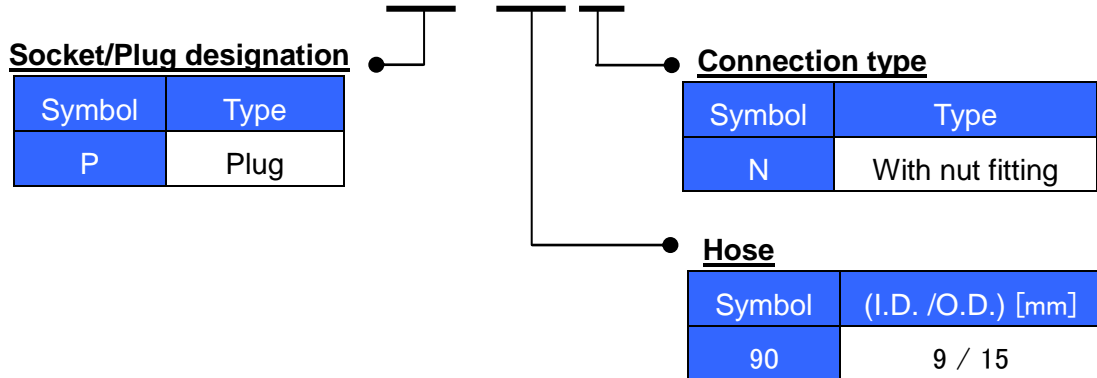

■ How to Order and Dimensions (mm):

◇ KK4P-90N-X206 (Plug)

KK4 P – 90 N – X206