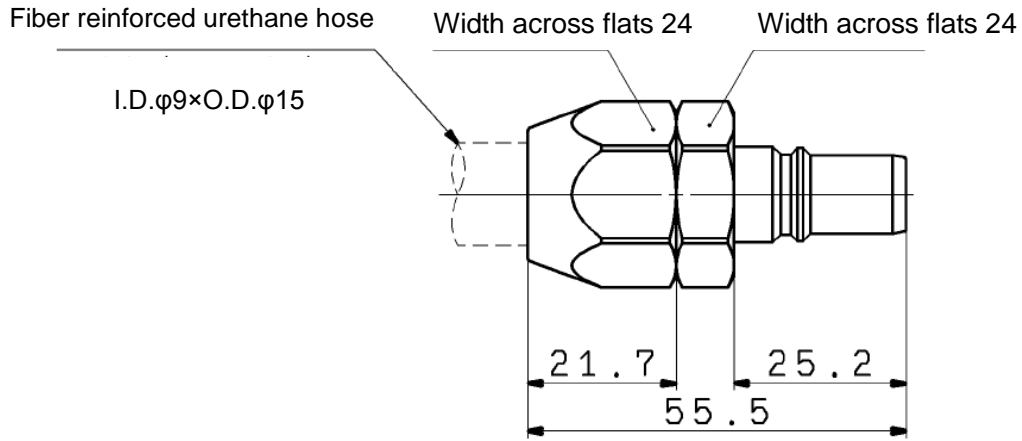

■ **Features:**

Hose size 9x15 mm (I.D. /O.D.) applicable to nut coupler fitting models for fiber reinforced urethane hose

KK4P-90N-X206 (Plug)

KKH4S-90N-X206 (Socket)

Model	Specifications
KK4P-90N-X206 KKH4S-90N-X206	Hose I.D./O.D. (mm) 9 / 15

* The specifications are based on the coupler. Please use it while following the specifications of the hose in use.

■ **Specifications:**

Fluid	Air, Water
Operating pressure range	0~1.0MPa
Ambient and fluid temperature	Air: -5 to 60°C Water: 5 to 40°C (No freezing)
Proof pressure	1.5MPa

■ How to Order and Dimensions (mm):

◇ KK4P-90N-X206 (Plug)

KK4 P – 90 N – X206

◇ KKH4S-90N-X206 (Socket)

KKH4 S – 90 N – X206

■外形寸法: mm

◇KK4P-90N-X206

◇KKH4S-90N-X206

Note1) The dotted line indicates the dimensions when the plug is inserted into the socket.

⚠ Caution To ensure the safest possible operation of this product, please be sure to read thoroughly the "Safety Instructions" in our "Best Pneumatics" catalog before use.