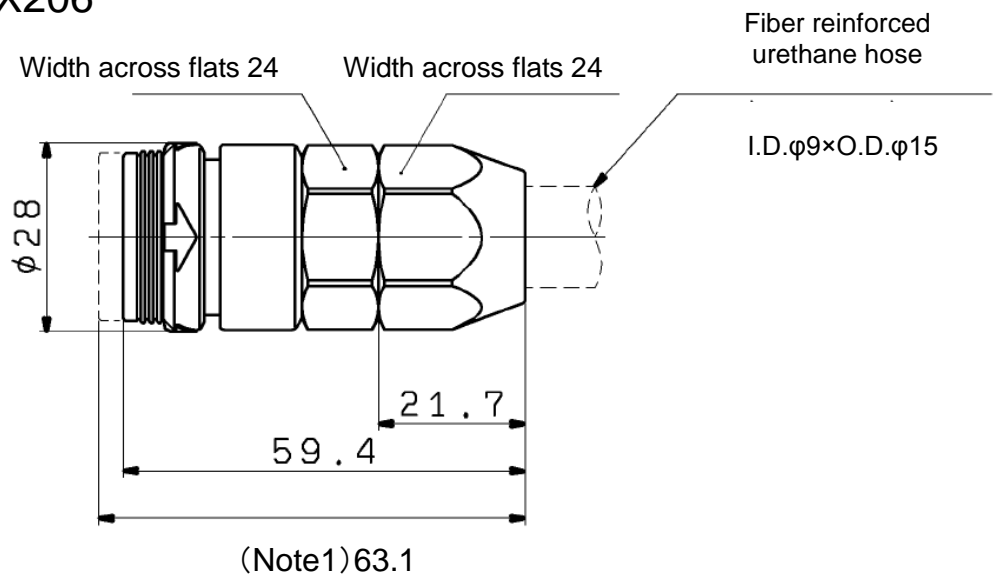

■ **Features:**

Hose size 9x15 mm (I.D. /O.D.) applicable to nut coupler fitting models for fiber reinforced urethane hose

KK4P-90N-X206 (Plug)

KKH4S-90N-X206 (Socket)

Model	Specifications
KK4P-90N-X206 KKH4S-90N-X206	Hose I.D./O.D. (mm) 9 / 15

* The specifications are based on the coupler. Please use it while following the specifications of the hose in use.

■ **Specifications:**

Fluid	Air, Water
Operating pressure range	0~1.0MPa
Ambient and fluid temperature	Air: -5 to 60°C Water: 5 to 40°C (No freezing)
Proof pressure	1.5MPa

■ How to Order and Dimensions (mm):

◇ KK4P-90N-X206 (Plug)

KK4 P – 90 N – X206

◇ KKH4S-90N-X206 (Socket)

KKH4 S – 90 N – X206

■外形寸法: mm

◇KK4P-90N-X206

◇KKH4S-90N-X206

Note1) The dotted line indicates the dimensions when the plug is inserted into the socket.

⚠ Caution To ensure the safest possible operation of this product, please be sure to read thoroughly the "Safety Instructions" in our "Best Pneumatics" catalog before use.