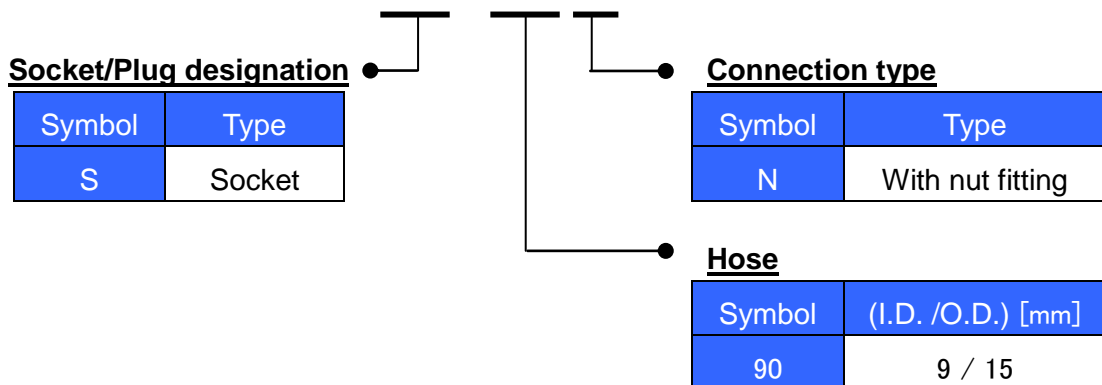

* The specifications are based on the coupler. Please use it while following the specifications of the hose in use.

■ **Specifications:**

Fluid	Air, Water
Operating pressure range	0~1.0MPa
Ambient and fluid temperature	Air: -5 to 60°C Water: 5 to 40°C (No freezing)
Proof pressure	1.5MPa

■ How to Order and Dimensions (mm):

◇ KK4P-90N-X206 (Plug)

KK4 P – 90 N – X206

◇ KKH4S-90N-X206 (Socket)

KKH4 S – 90 N – X206

■外形寸法: mm

◇KK4P-90N-X206

◇KKH4S-90N-X206

Note1) The dotted line indicates the dimensions when the plug is inserted into the socket.

⚠ Caution To ensure the safest possible operation of this product, please be sure to read thoroughly the "Safety Instructions" in our "Best Pneumatics" catalog before use.